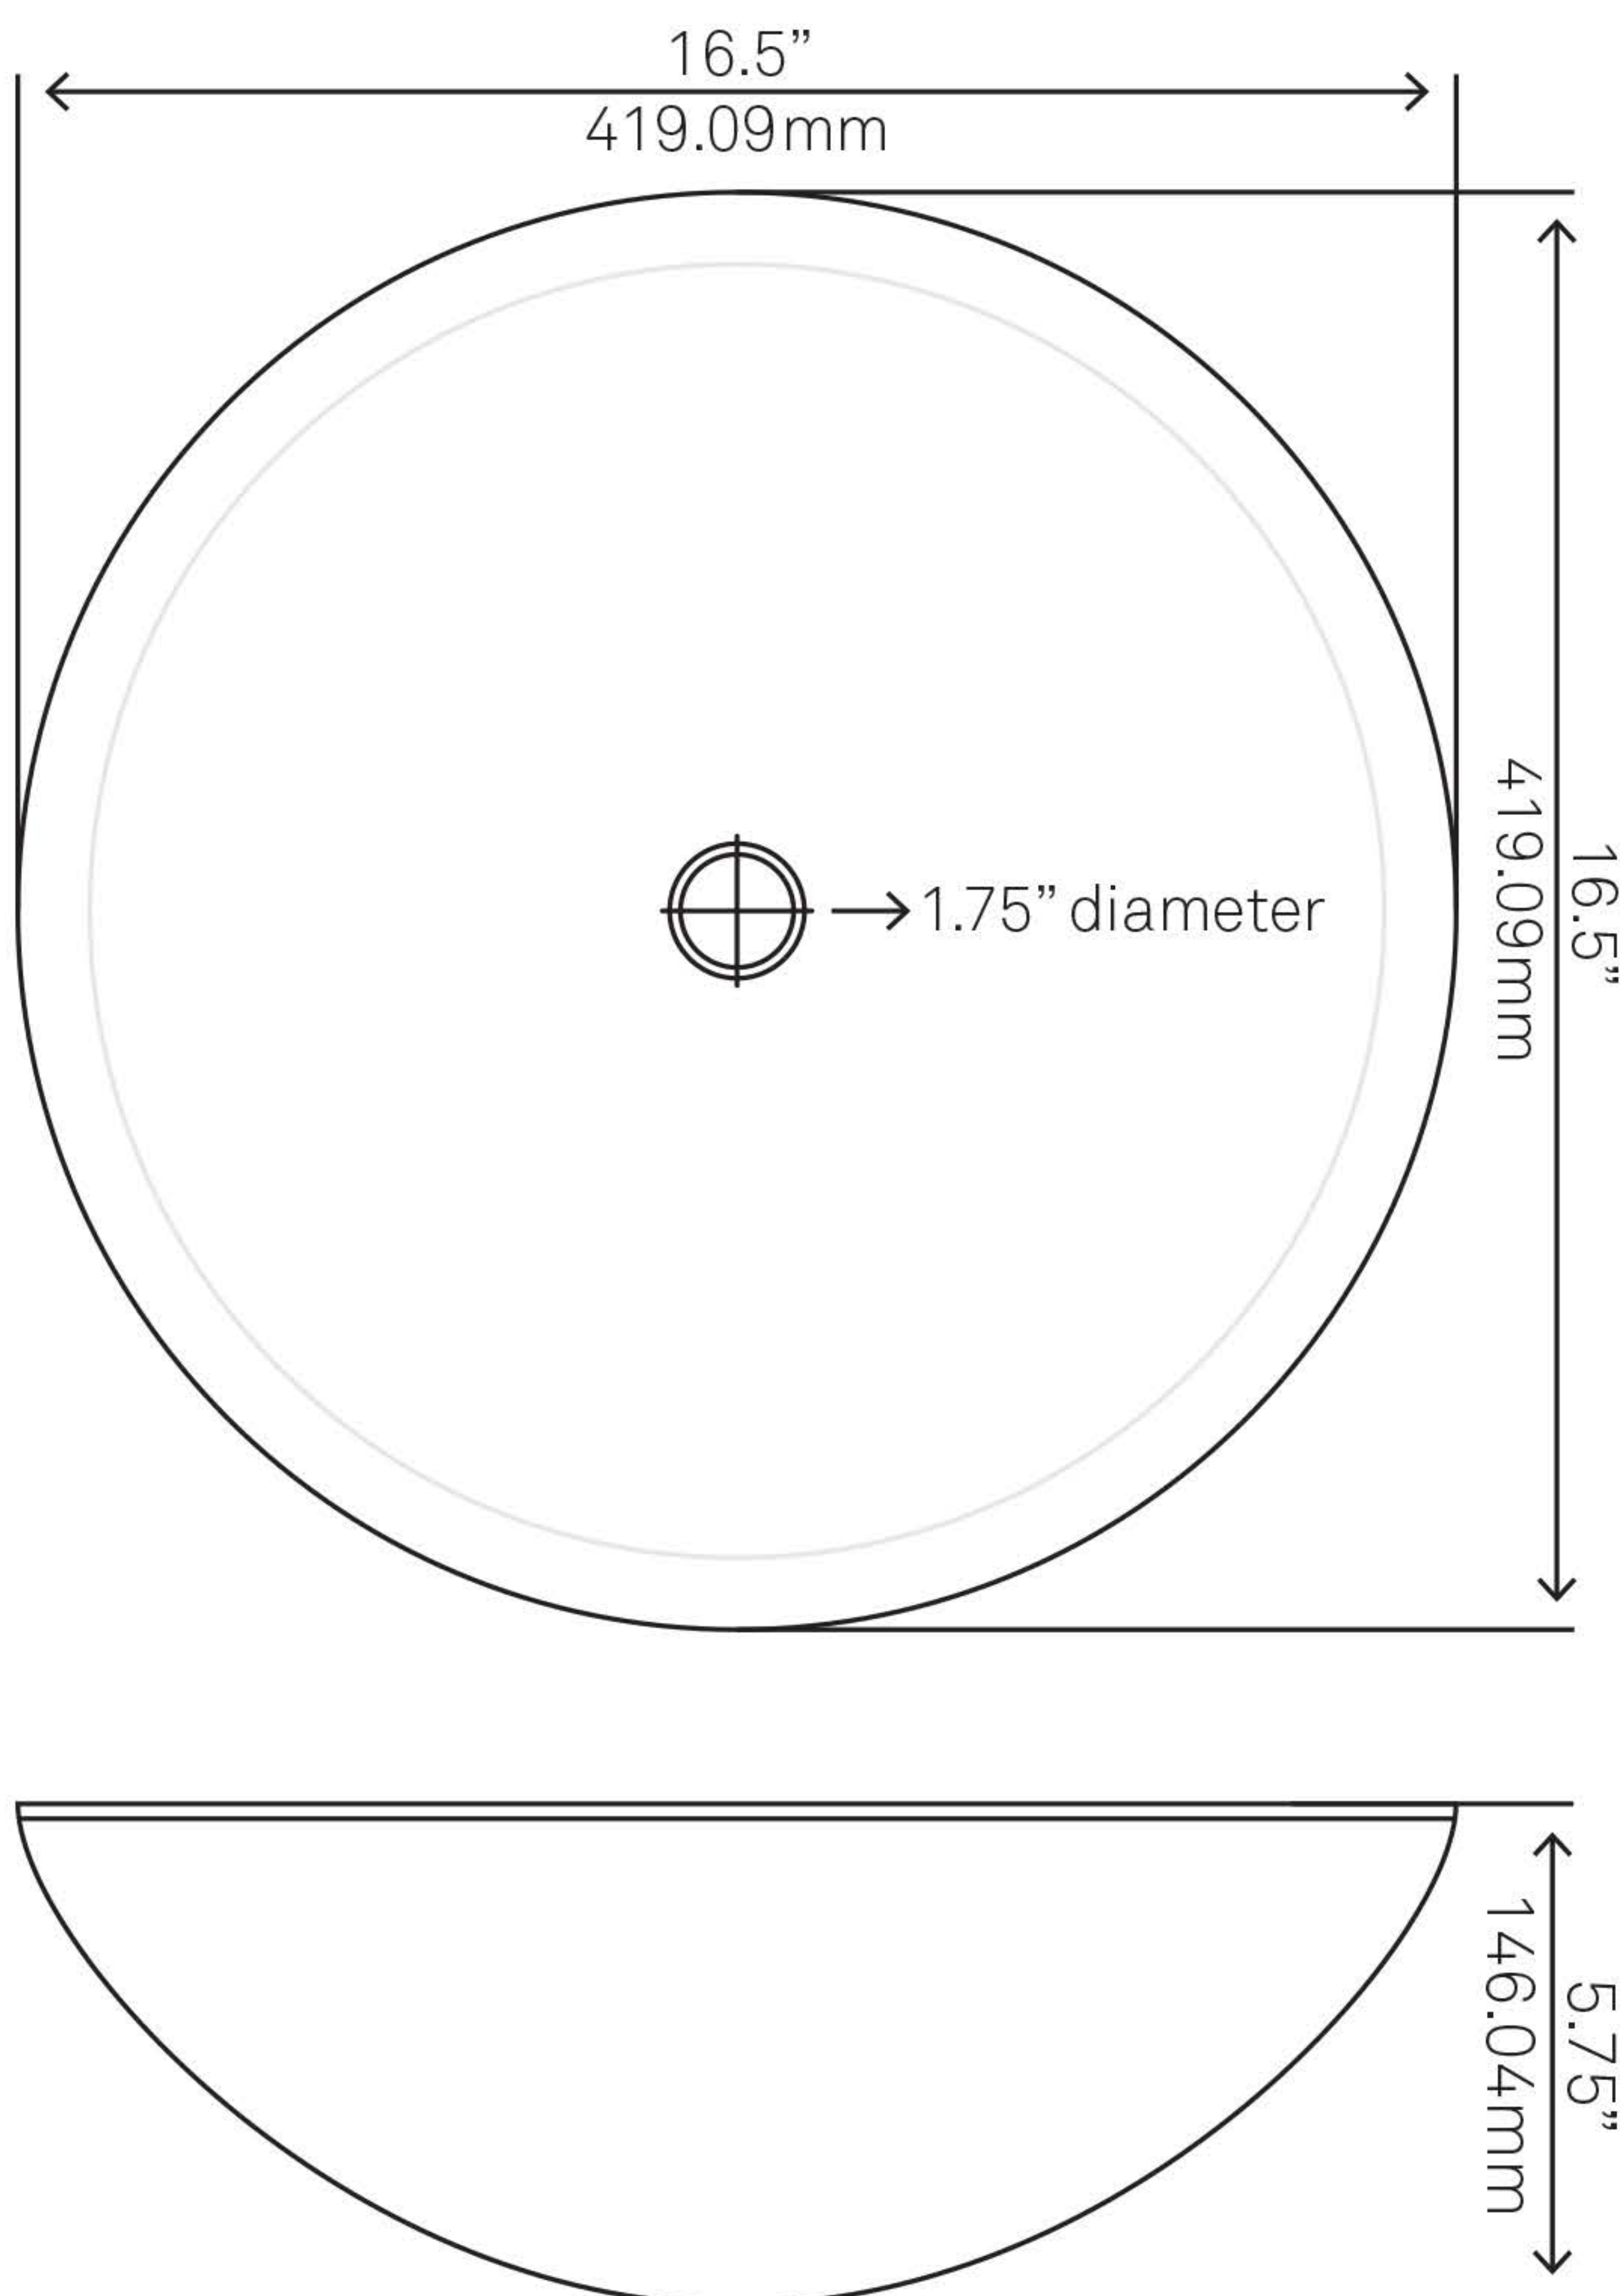

## TIG-8048 BONIFICARE Glass Vessel Bathroom Sink

Requested By:

---

Specific Features:

---

### STANDARD SPECIFICATIONS:

- Round clear glass vessel sink,
- Polished inside and out
- Made with high tempered glass
- Scratch resistant and non-porous
- Designed for above counter installation
- Standard U.S. plumbing connections
- Made with 1.75-inch drain